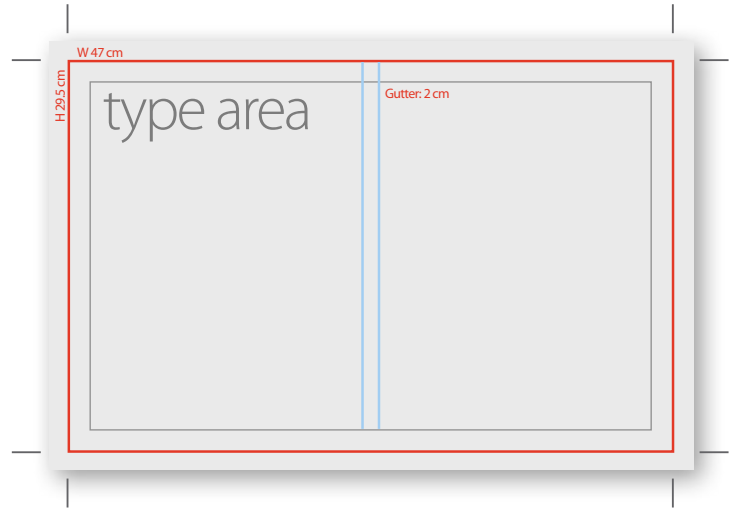

canvas TECHNICAL SPECIFICATIONS

www.canvasonline.com

Cover Weight: 350 gsm art paper with lamination
 Circulation: 15,000 copies with 4x pass-along rate

Paper weight: 100 gsm wood free
 Issues per annum: 6

FULL PAGE AD SPECS (W X H):

Bleed Size: 25.5 x 31.5 cm
 Trim size: 23.5 x 29.5 cm
 Type Area: 20.5 x 26.5 cm

DOUBLE PAGE SPREAD (DPS) SPECS (W X H):

Bleed Size: 49 x 31.5 cm
 Trim size: 47 x 29.5 cm
 Type Area: 44 x 23.5 cm Gutter: 2 cm

BUTTERFLY DPS SPREAD (W X H):

Bleed Size: 92 x 31.5 cm
 Trim size: 90 x 29.5 cm
 Type Area: 20.5 x 26.5 cm for each single page

FRONT

BACK

DEADLINES FOR SUBMISSION OF MATERIAL ARE THE 10TH OF EVERY ALTERNATE MONTH: