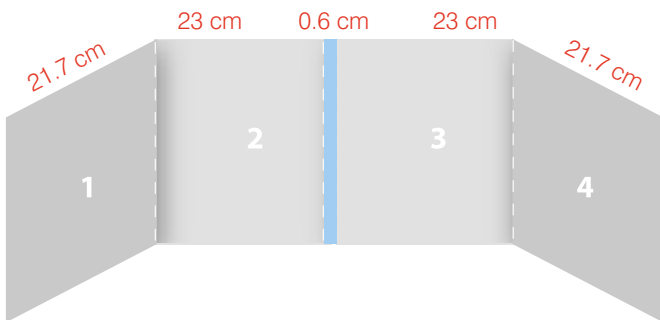

canvas TECHNICAL SPECIFICATIONS

www.canvasonline.com

Cover Weight: 350 gsm art paper with lamination
 Circulation: 15,000 copies with 4x pass-along rate

Paper weight: 100 gsm wood free
 Issues per annum: 6

FULL PAGE AD SPECS (W X H):

Bleed Size: 25.5 x 31.5 cm
 Trim size: 23.5 x 29.5 cm
 Type Area: 20.5 x 26.5 cm

DOUBLE PAGE SPREAD (DPS) SPECS (W X H):

Bleed Size: 49 x 31.5 cm
 Trim size: 47 x 29.5 cm
 Type Area: 44 x 23.5 cm Gutter: 2 cm

BUTTERFLY DPS SPREAD (W X H):

Bleed Size: 92 x 31.5 cm
 Trim size: 90 x 29.5 cm
 Type Area: 20.5 x 26.5 cm for each single page

FRONT

BACK

DEADLINES FOR SUBMISSION OF MATERIAL ARE THE 10TH OF EVERY ALTERNATE MONTH: